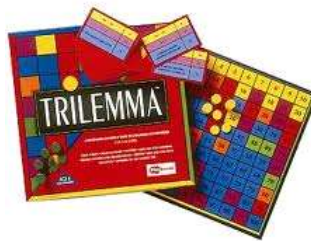

Game board, tweezers, money, game pieces

Rec Age | 6+

Special Instructions

GA086

Wooden Knock Out Skittles

Knock down the skittles

2 pieces

Rec Age | 3+

Special Instructions

GA100

Superplexus Maze Ball

Maze Ball f 100 numbered steps. Each step may be as simple as traversing a length of track or as complicated as jumping

1 piece

Rec Age | 3+

Special Instructions

GA101

Trilemma

A multi-level maths game to support the national numeracy strategy in an entertaining way

board, counters and cards

Rec Age | 7+

Special Instructions

GA105

Square Up