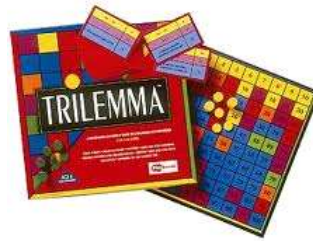

Special Instructions

GA100

Superplexus Maze Ball

Maze Ball f 100 numbered steps. Each step may be as simple as traversing a length of track or as complicated as jumping

1 piece

Rec Age | 3+

Special Instructions

GA101

Trilemma

A multi-level maths game to support the national numeracy strategy in an entertaining way

board, counters and cards

Rec Age | 7+

Special Instructions

GA105

Square Up