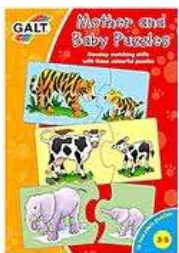

PU045
Mother and Baby Puzzles

Match the mother and baby

2 piece puzzles

Rec Age 3+
Special Instructions